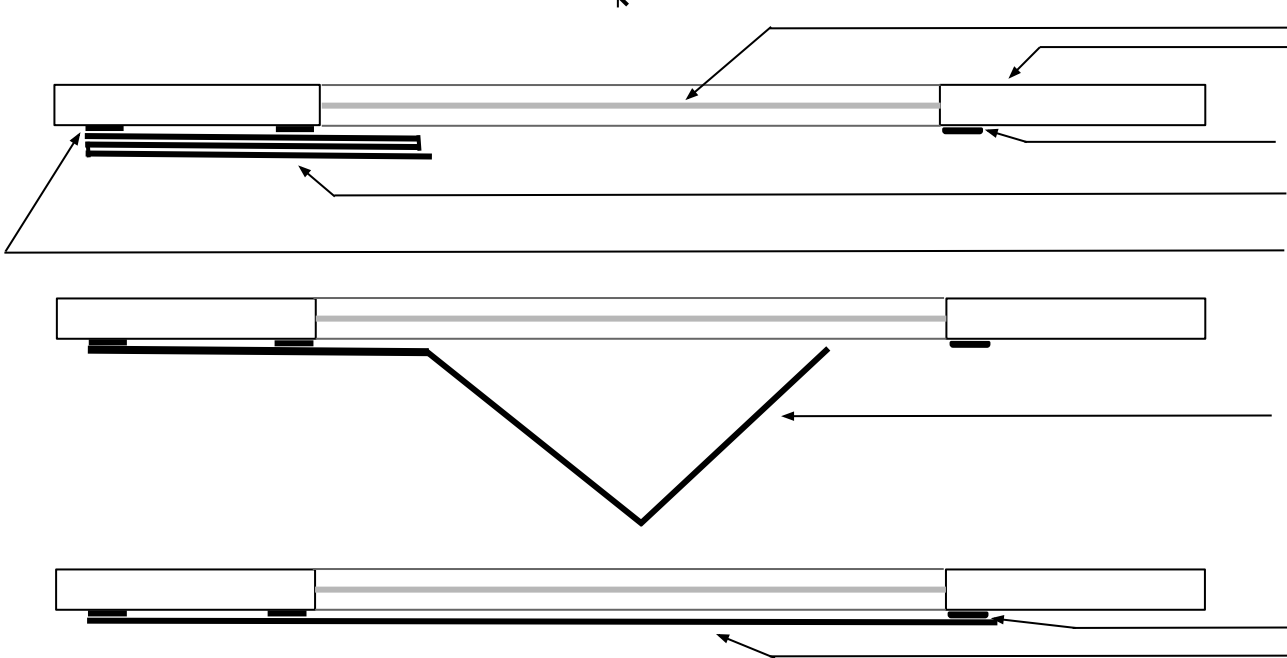

SHELTER SHUTTERS

US PAT NO. 9,243,445

Belmar, NJ

732-681-4900

Email: steve@sheltershutters.com

MULTIFOLD 1/2 GLASS 30-1/2" X 33" SHUTTER

NEODYMIUM MAGNETS
INSIDE SHUTTER AT TOP,
BOTTOM AND EDGE

1" x 2mm ROUND STEEL
ADHESIVE DISCS
APPLIED TO DOOR ALIGN
WITH SHUTTER
MAGNETS AT TOP,
BOTTOM AND EDGE AS
REQUIRED

MULTI FOLD 4mm FIRE
RATED CORRUGATED
VINYL SHUTTER

MULTI FOLD SHUTTER SIZES
ARE BASED ON FULL FLAT
SHUTTER WIDTH

1-1/2" x 1-1/2" x 2mm
DOUBLE SIDED FOAM
ADHESIVE PADS ATTACH
SHUTTER TO DOOR

DOOR GLAZING
DOOR FRAME

1" x 2mm ROUND STEEL ADHESIVE PLATE

3 SHUTTER PANELS FOLDED OPEN

1-1/2" x 1-1/2" x 2mm ADHESIVE PADS

SHUTTER PANELS CLOSING

NEODYMIUM MAGNETS IN SHUTTER PANEL EDGES
FASTEN TO METAL GLASS FRAME OR 1" ADHESIVE
PLATES TOP, BOTTOM AND SIDE AS REQUIRED