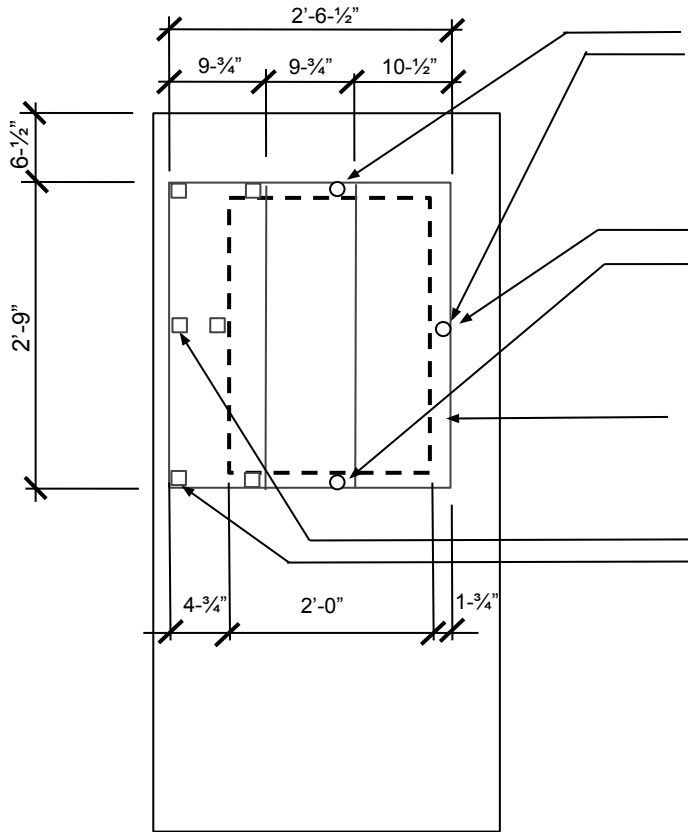

SHELTER SHUTTERS

US PAT NO. 9,243,445

Belmar, NJ

732-681-4900

Email: steve@sheltershutters.com

MULTIFOLD 1/2 GLASS 30-1/2" X 33" SHUTTER

NEODYMIUM MAGNETS
INSIDE SHUTTER AT TOP,
BOTTOM AND EDGE

1" x 2mm ROUND STEEL
ADHESIVE DISCS
APPLIED TO DOOR ALIGN
WITH SHUTTER
MAGNETS AT TOP,
BOTTOM AND EDGE AS
REQUIRED

MULTI FOLD 4mm FIRE
RATED CORRUGATED
VINYL SHUTTER

MULTI FOLD SHUTTER SIZES
ARE BASED ON FULL FLAT
SHUTTER WIDTH

1-1/2" x 1-1/2" x 2mm
DOUBLE SIDED FOAM
ADHESIVE PADS ATTACH
SHUTTER TO DOOR

DOOR GLAZING
DOOR FRAME

1" x 2mm ROUND STEEL ADHESIVE PLATE

3 SHUTTER PANELS FOLDED OPEN

1-1/2" x 1-1/2" x 2mm ADHESIVE PADS

SHUTTER PANELS CLOSING

NEODYMIUM MAGNETS IN SHUTTER PANEL EDGES
FASTEN TO METAL GLASS FRAME OR 1" ADHESIVE
PLATES TOP, BOTTOM AND SIDE AS REQUIRED