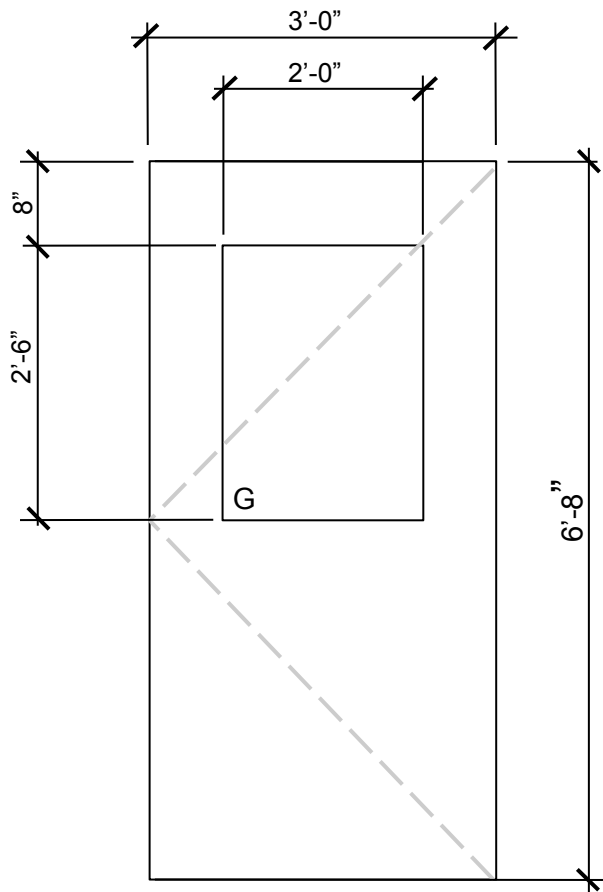

SHELTER SHUTTERS

US PAT NO. 9,243,445

Belmar, NJ

732-681-4900

Email: steve@sheltershutters.com

MULTIFOLD 1/2 GLASS 30-1/2" X 33" SHUTTER

NEODYMIUM MAGNETS
INSIDE SHUTTER AT TOP,
BOTTOM AND EDGE

1" x 2mm ROUND STEEL
ADHESIVE DISCS
APPLIED TO DOOR ALIGN
WITH SHUTTER
MAGNETS AT TOP,
BOTTOM AND EDGE AS
REQUIRED

MULTI FOLD 4mm FIRE
RATED CORRUGATED
VINYL SHUTTER

MULTI FOLD SHUTTER SIZES
ARE BASED ON FULL FLAT
SHUTTER WIDTH

1-1/2" x 1-1/2" x 2mm
DOUBLE SIDED FOAM
ADHESIVE PADS ATTACH
SHUTTER TO DOOR

DOOR GLAZING
DOOR FRAME

1" x 2mm ROUND STEEL ADHESIVE PLATE

3 SHUTTER PANELS FOLDED OPEN

1-1/2" x 1-1/2" x 2mm ADHESIVE PADS

SHUTTER PANELS CLOSING

NEODYMIUM MAGNETS IN SHUTTER PANEL EDGES
FASTEN TO METAL GLASS FRAME OR 1" ADHESIVE
PLATES TOP, BOTTOM AND SIDE AS REQUIRED