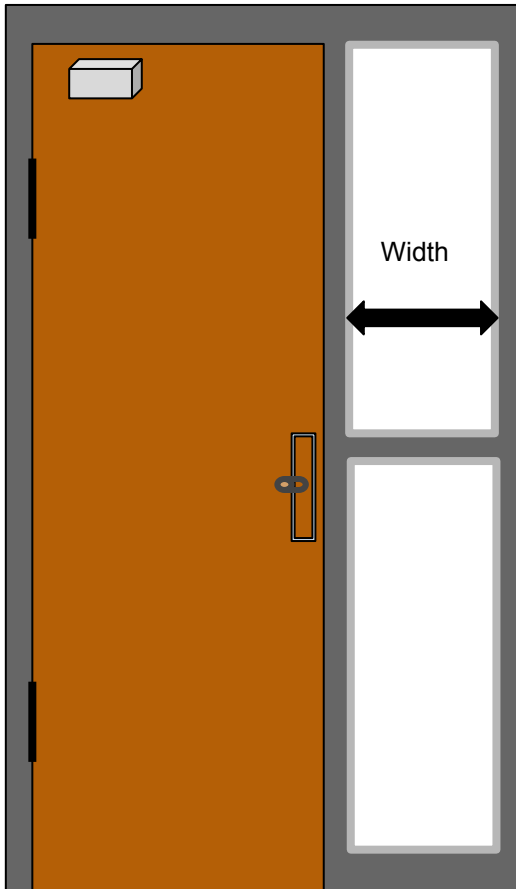

Shelter Shutters Retail Pricing

*Doors E & F are available in several configurations.

Example: A Shutter can be made in one fold to operate upward or downward or it can be made to bi-fold from side to side where needed.

	Shutter Length up to 28"	Shutter Length up to 35"	Shutter Length up to 47"	Shutter Length up to 75"
	A			
Shutter width up to 12"	\$75	\$80	\$126	\$137
Shutter width up to 8"	\$65	\$70	\$107	\$116

Shutter Size up to 12" x 12"	Shutter Size up to 13" x 13"	Flat Shutter Size up to 30" x 28"	Flat Shutter Size up to 30" x 35"	Flat Shutter Size up to 30" x 47"	Flat Shutter Size up to 30" x 75"
					
\$65	\$85	\$122	\$137	\$180	\$260

Call for Discounted Pricing on Large Projects

Retail Pricing for Sidelights

Your shutter sizes should include the inside frame measurements plus 3 inches added to the length and 3 inches added to the width. The extra 3 inches will overlap onto the steel frame around the glass, which will be 1 ½ inches on all four sides.