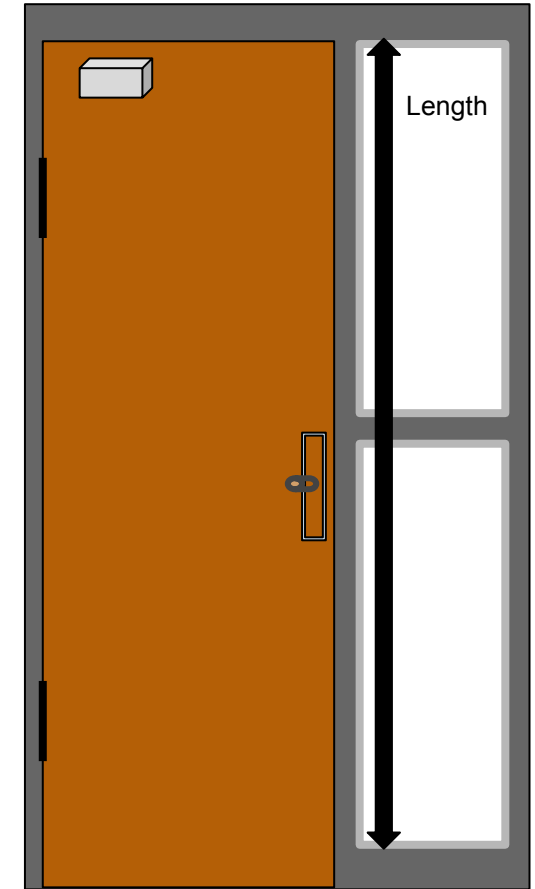

Call for Discounted Pricing on Large Projects

Retail Pricing for Sidelights

Your shutter sizes should include the inside frame measurements plus 3 inches added to the length and 3 inches added to the width. The extra 3 inches will overlap onto the steel frame around the glass, which will be 1 ½ inches on all four sides.

The width of both sections should be the same but the length of each section can be different.

Flat Shutter Size Up to 9" Wide

Length up to 24" ...\$81

Length up to 32" ...\$99

Length up to 48" ...\$108

Length up to 79" ...\$117

Flat Shutter Size Up to 16" Wide

Length up to 21" ...\$85

Length up to 29" ...\$90

Length up to 45" ...\$117

Length up to 76" ...\$135

Call for price on oversized shutters

Alternatively, you can measure the two sections to be covered with one shutter