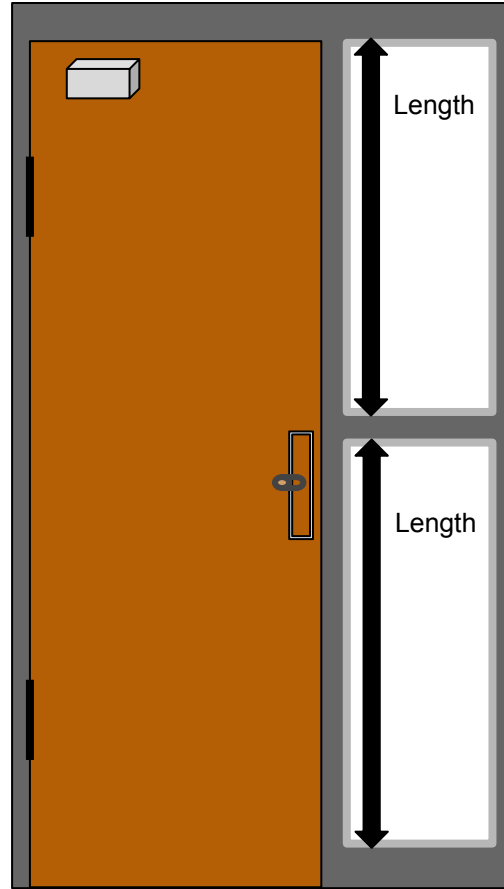

We suggest the top and bottom be made separate. The area next to classroom doors is often a location for waste buckets or other items that may need to be moved to operate the shutter. By making a separate shutter for the bottom, you have options.

Flat Shutter Size Up to 16" Wide

Length up to 21" ...$85

Length up to 29" ...$90

Length up to 45" ...$117

Length up to 76" ...$135

Call for price on oversized shutters