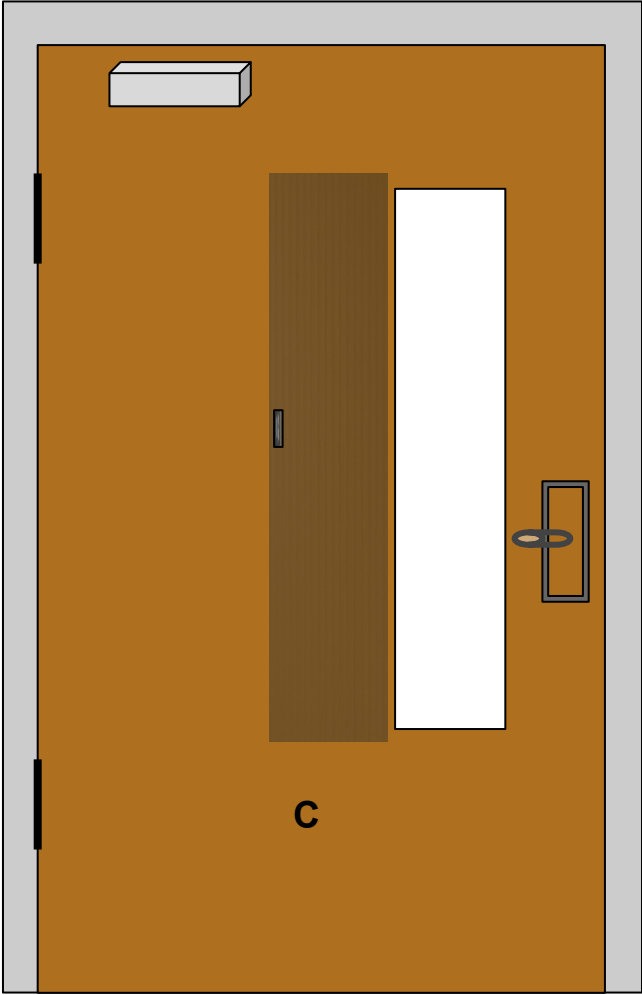

Included:

- 1-Single Fold Shelter Shutter (Fire Rated NFPA 701)
- 1-Pair of Spacers (for use if window frame protrudes past door surface)
- 1-Set of Steel Adhesive Plates (for use on doors with no steel window frame)

Click Here
To add to quote and
choose quantity

Door type C

(left or right vision panel that extends below the door handle).

Single Fold Shelter Shutter

- \$75.ea up to 25 units
- \$68.ea 26-99 units
- \$60.ea 100+ units

This type of door requires a Single Fold Shelter Shutter that installs alongside the glass and folds across the glass in one moving section.