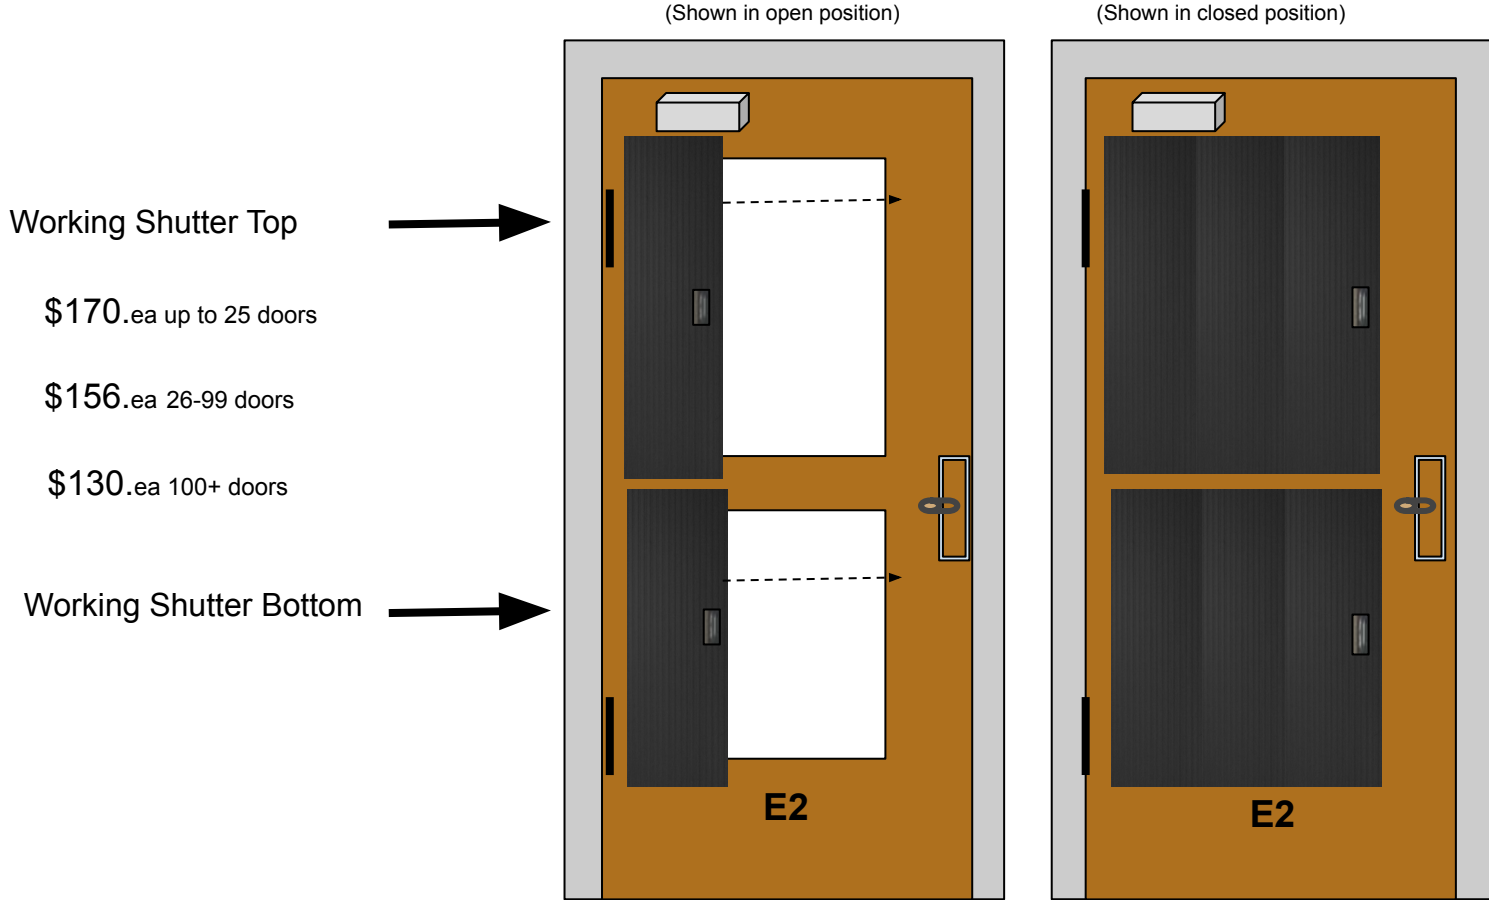

Included:

- 1-Multi-Fold Shelter Shutter for top glass (Fire Rated NFPA 701)
- 1-Multi-Fold Shelter Shutter for bottom glass (Fire Rated NFPA 701)
- 2-Pairs of Spacers (for use if window frame protrudes past door surface)
- 2-Sets of Steel Adhesive Plates (for use on doors with no steel window frame)

DOOR TYPE E-2

Working Shutter Top - Working Shutter Bottom

Click Here
To add to quote and
choose quantity

Working Shutter Top

$170.ea up to 25 doors

$156.ea 26-99 doors

$130.ea 100+ doors

Working Shutter Bottom

This Multi-Fold Shelter Shutter has three layers. One section installs to the door alongside the glass and the top two layers fold across the glass. (bi-fold)