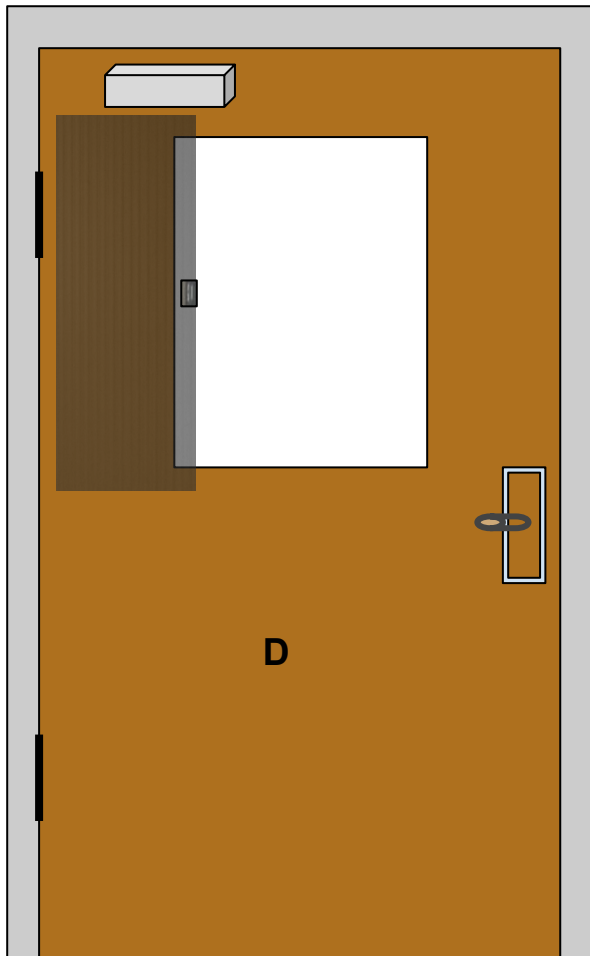

**Included:**

- 1-Multi-Fold Shelter Shutter (Fire Rated NFPA 701)
- 1-Pair of Spacers (for use if window frame protrudes past door surface)
- 1-Set of Steel Adhesive Plates (for use on doors with no steel window frame)

[Click Here](#)  
To add to quote and  
choose quantity

**Multi-Fold Shelter Shutter**

\$85.ea up to 25 units

\$78.ea 26-99 units

\$65.ea 100+ units

**Door type D**

(center glass that ends above the door handle)

The Multi-Fold Shelter Shutter has three layers. One section installs to the door alongside the glass and the top two layers fold across the glass (bi-fold).