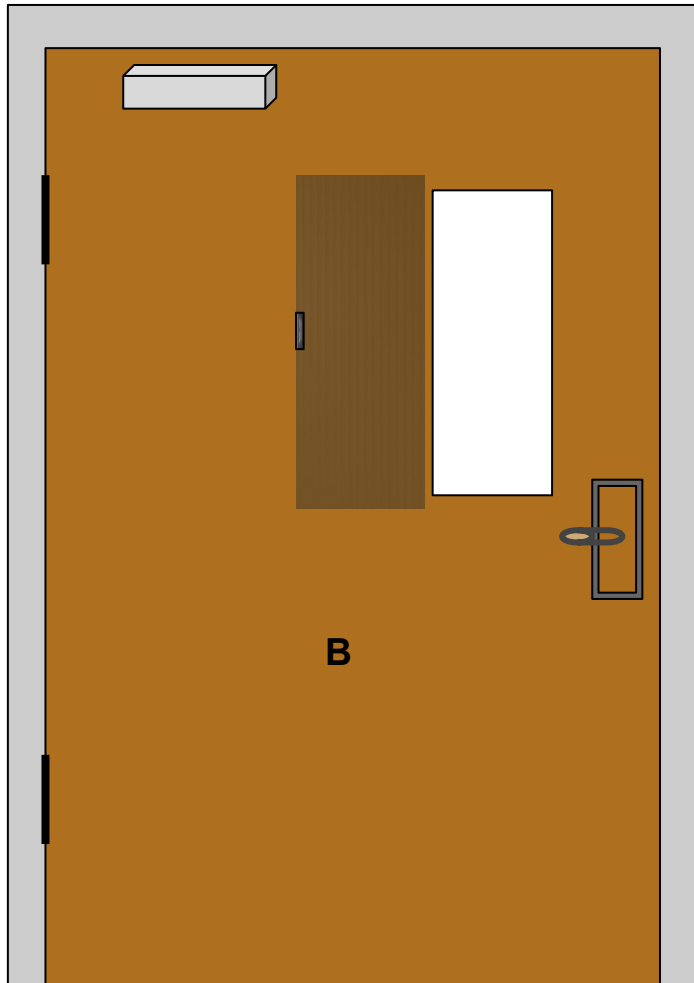

Included:

- 1-Single Fold Shelter Shutter (Fire Rated NFPA 701)
- 1-Pair of Spacers (for use if window frame protrudes past door surface)
- 1-Set of Steel Adhesive Plates (for use on doors with no steel window frame)

Click Here
To add to quote and
choose quantity

Door type B

(left or right side vision panel that ends above door handle)

Single Fold Shelter Shutter

\$60.ea up to 25 units

\$55.ea 26-99 units

\$45.ea 100+ units

This type of door requires a Single Fold Shelter Shutter that installs alongside the glass and folds across the glass in one moving section.