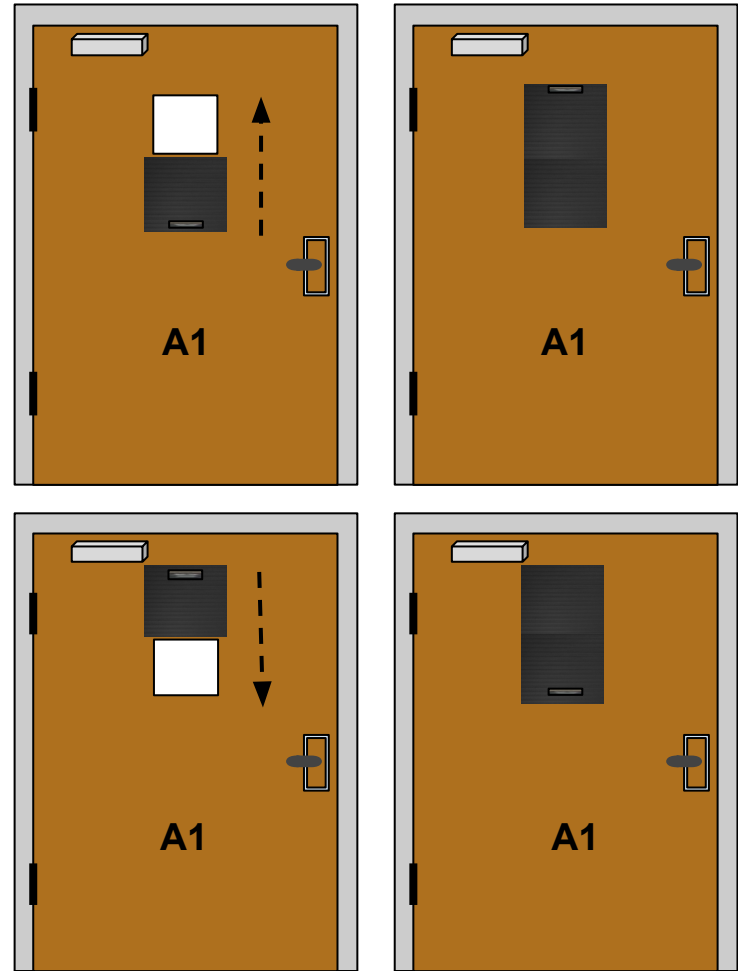

Included:

- 1-Single Fold Shelter Shutter (Fire Rated NFPA 701)
- 1-Pair of Spacers (for use if window frame protrudes past door surface)
- 1-Set of Steel Adhesive Plates (for use on doors with no steel window frame)

DOOR TYPE A-1
Fold Up or Fold Down

Click Here
To add to quote and
choose quantity

\$55.ea up to 25 units
\$52.ea 26-99 units
\$40.ea 100+ units

Fold Up or Down

This shutter measures 12"x12" and can be installed above, below or even alongside glass, wherever space permits.
(just over 12" of space is required to secure this shutter to the door)