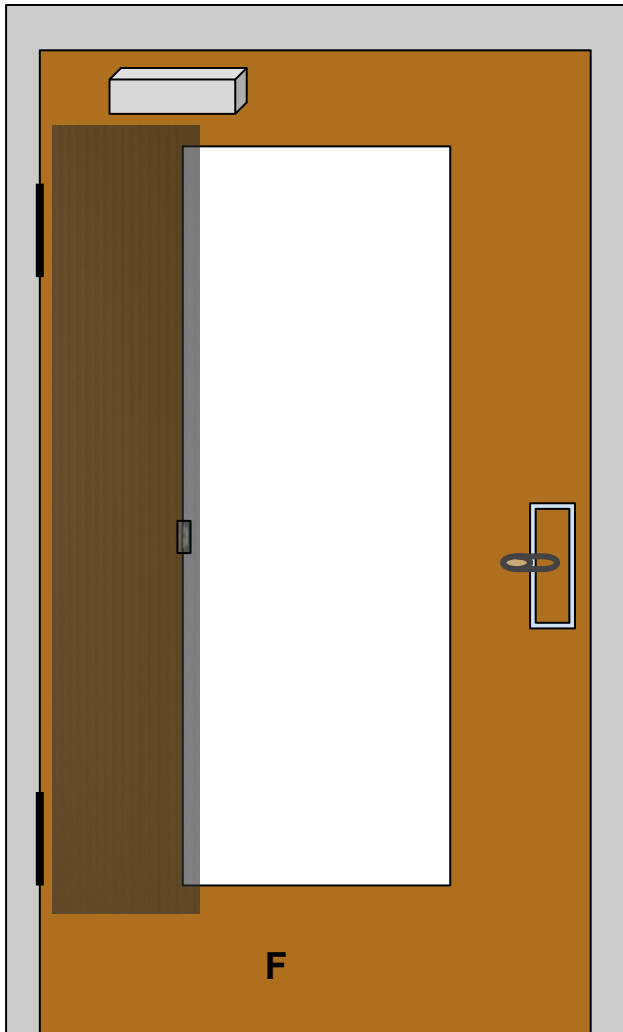

**Included:**

1-Multi-Fold Shelter Shutter (Fire Rated NFPA 701)

1-Pair of Spacers (for use if window frame protrudes past door surface)

\*1-Set of Neodymium Adhesive Magnet Plates (for use on doors with no steel window frame)

[Click Here](#)  
To add to quote and  
choose quantity

**Door type F**  
(full length center glass)

**Multi-Fold Shelter Shutter**

\$165.ea up to 25 units

\$155.ea 26-99 units

\$140.ea 100+ units

\*Unlike our standard size shutters which use steel plates (on the door) to hold the shutters closed over the glass when there is no steel frame surrounding the glass, this "Oversized Shelter Shutter" requires installation of Adhesive Neodymium Magnet Discs (included) onto the door to hold this extra long shutter closed over the glass. Professional installation is recommended.