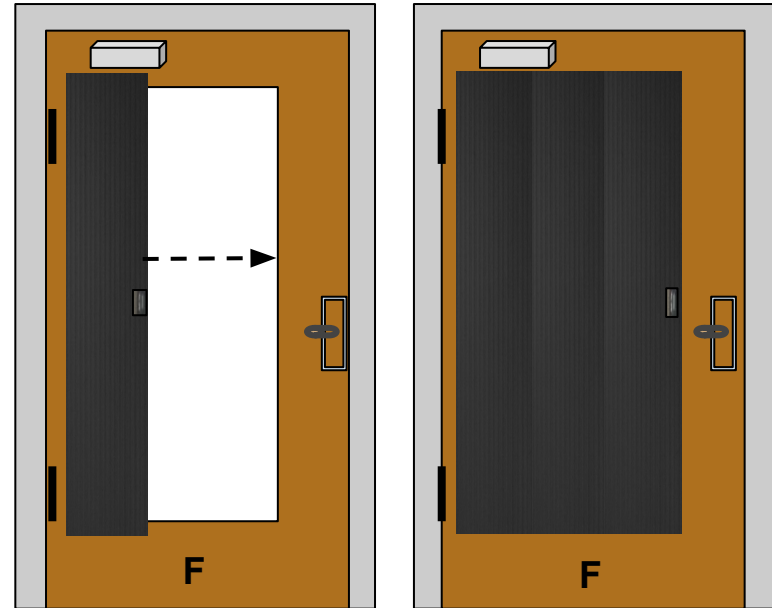

**Included:**

1-Multi-Fold Shelter Shutter (Fire Rated NFPA 701)

1-Pair of Spacers (for use if window frame protrudes past door surface)

\*1-Set of Neodymium Adhesive Magnet Plates (for use on doors with no steel window frame)

[Click Here](#)  
To add to quote and  
choose quantity

**Door type F**  
(full length center glass)

**Multi-Fold Shelter Shutter**

\$165.ea up to 25 units

\$155.ea 26-99 units

\$140.ea 100+ units

\*Unlike our standard size shutters which use steel plates (on the door) to hold the shutters closed over the glass when there is no steel frame surrounding the glass, this "Oversized Shelter Shutter" requires installation of Adhesive Neodymium Magnet Discs (included) onto the door to hold this extra long shutter closed over the glass. Professional installation is recommended.